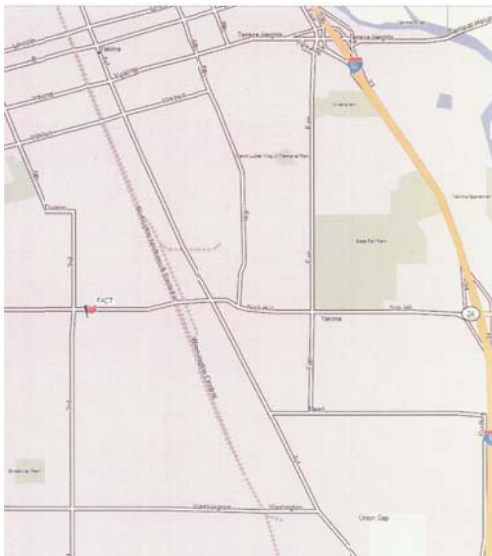

FACT

New Location

FACT Address:

112 West Nob Hill Blvd.
Yakima, Washington 98902

Driving Directions:

- 1] Take exit 34 from I-82
- 2] Head West for 1.6 miles
- 3] Cross over the railroad overpass
- 4] Turn LEFT on 2nd Avenue
- 5] First driveway on left – You are here

Maps:

Area Map

Detail Map